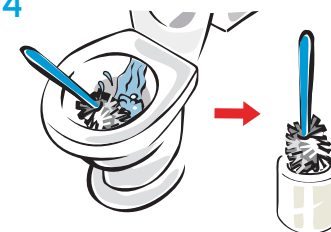

Flush toilet.
Reduce water level
with toilet brush.

2

Direct nozzle under toilet
rim and evenly over the
surface.

Leave for 5 minutes.

3

Brush around bowl –
especially around rim
and below water line.

4

Flush. Rinse brush.